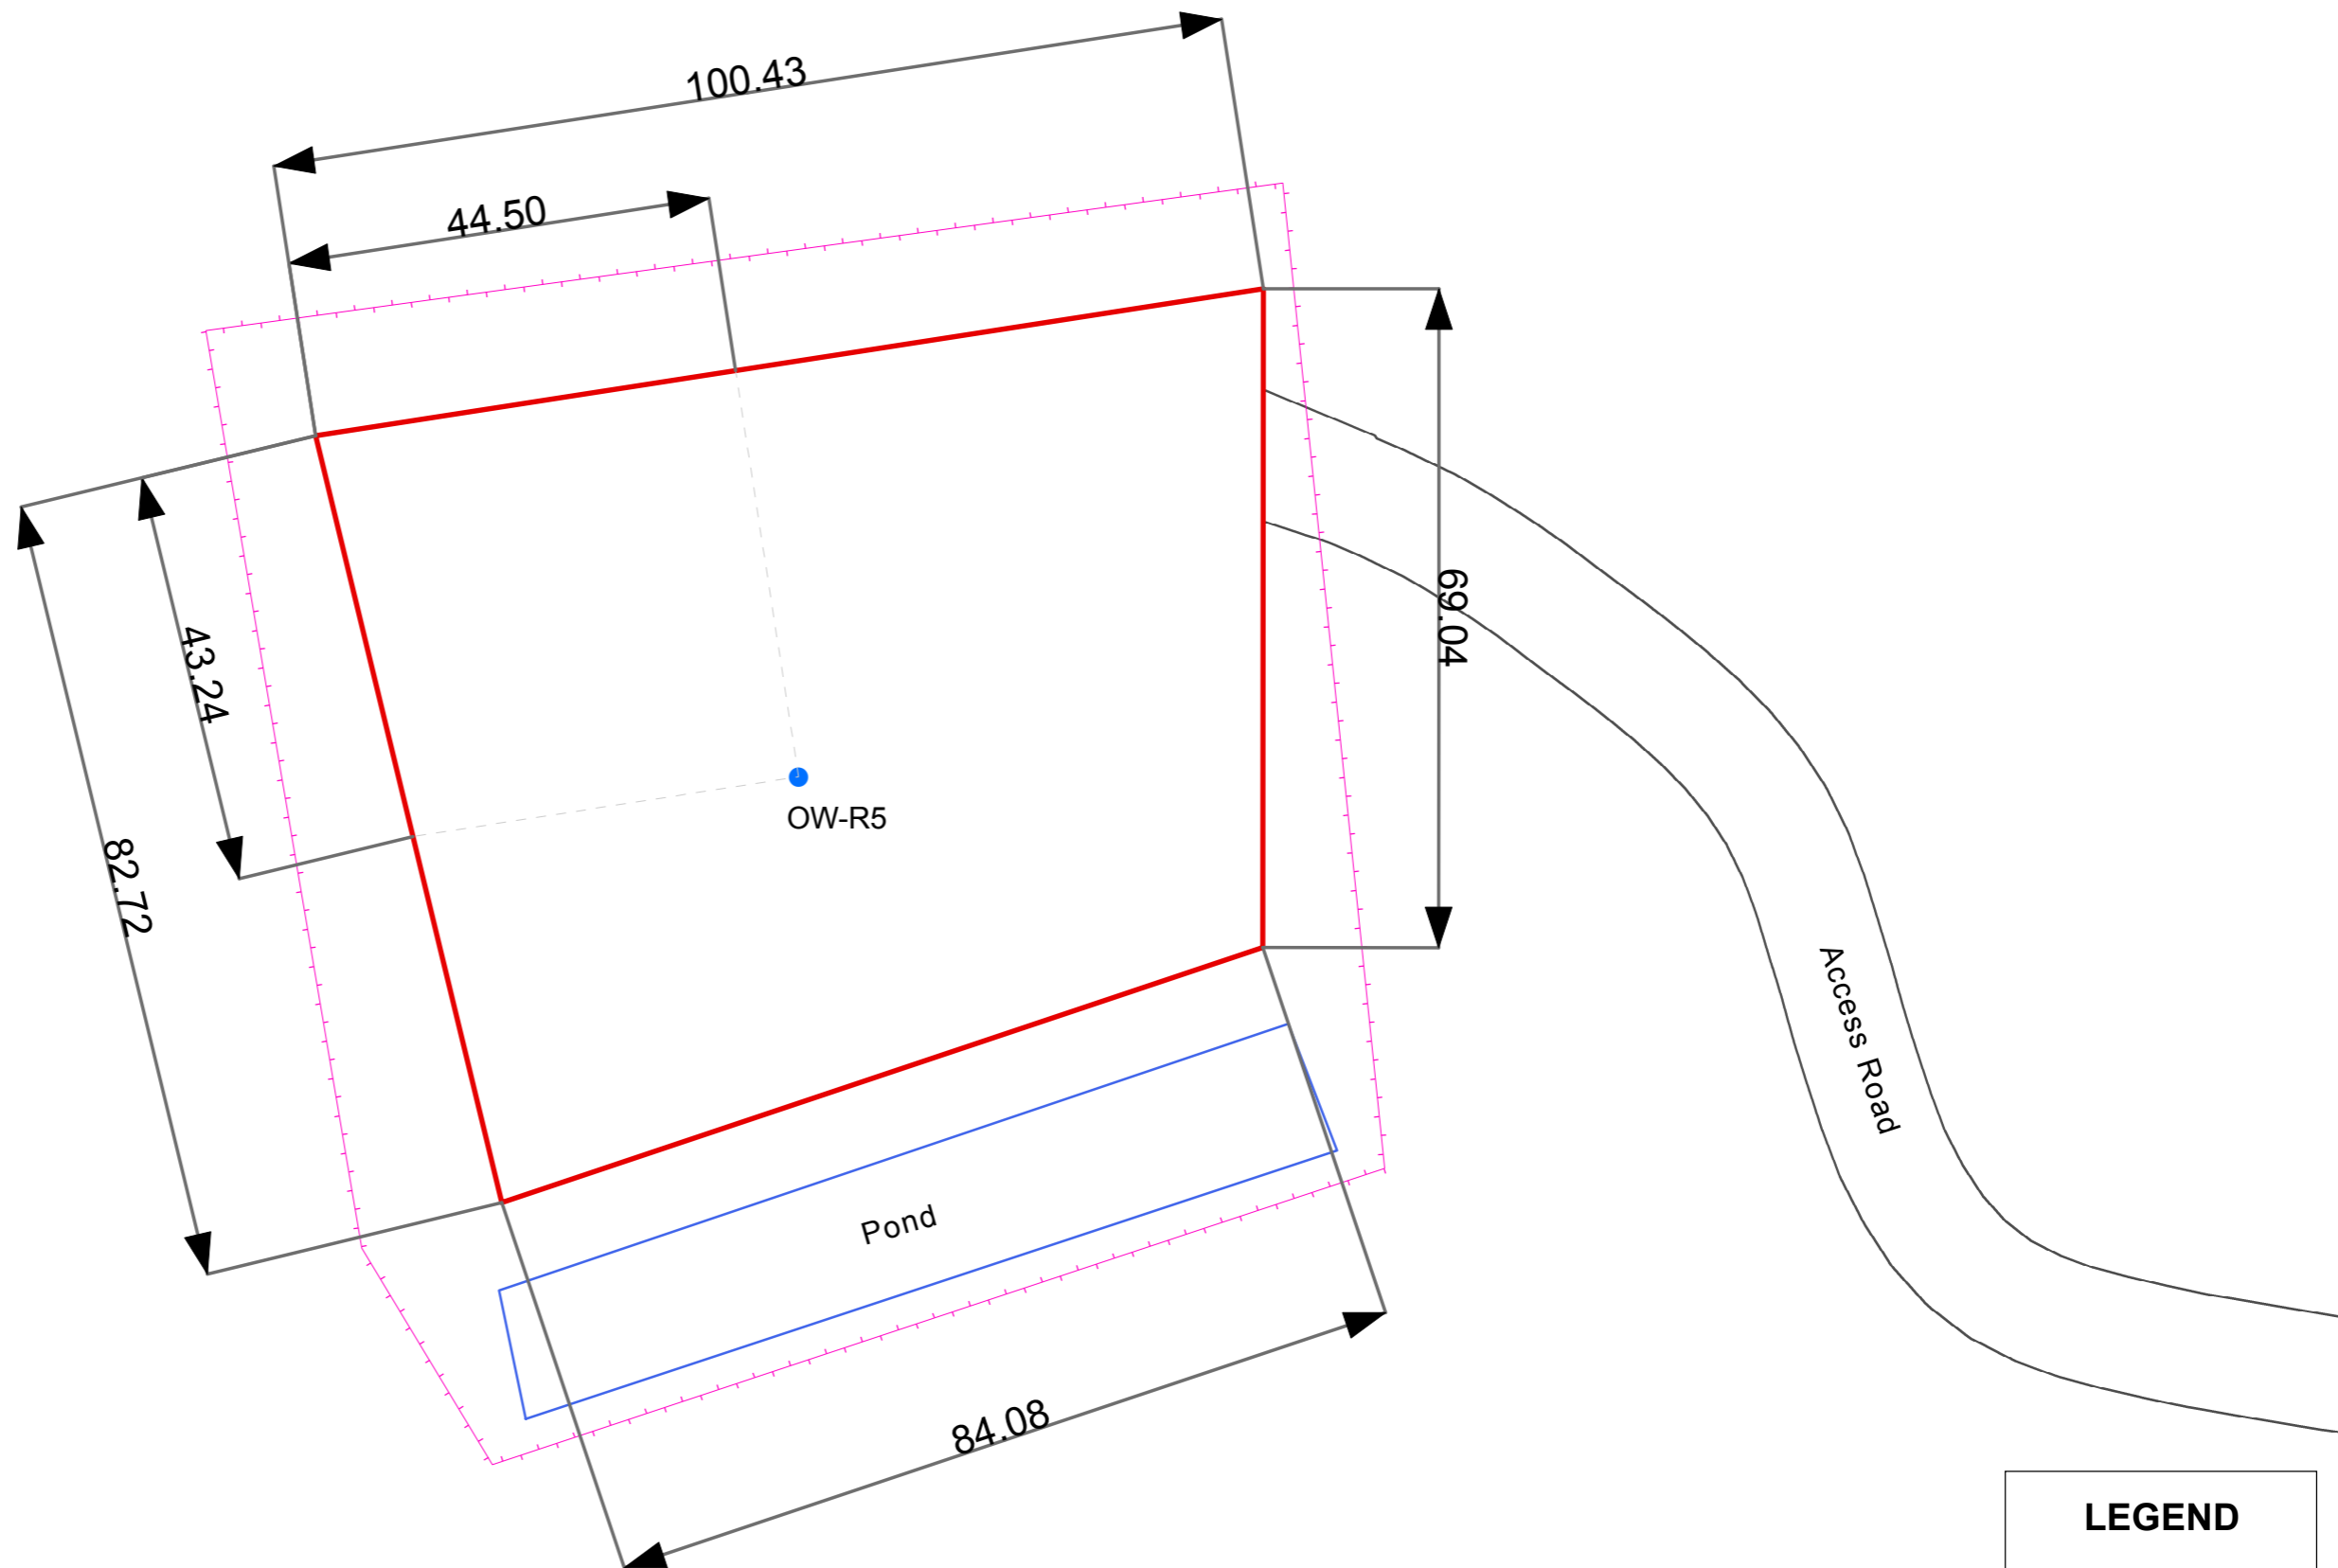

12

LEGEND

- Fence
- Wellpad Extent

GEOHERMAL MODULA POWER PLANT WELLS
OW-R5 WELL PAD

SCALE: 750
UNIT: METRES